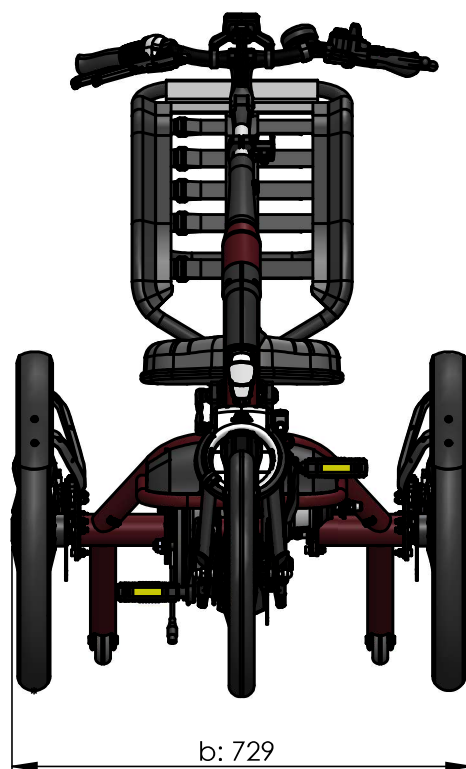

vanraam®  
Let's all cycle

**Standard frame:**

Turning circle: 2.7m

a = Maximum length 1733 mm

b = Maximum width 728 mm

c = Height 1000 mm

d = Inseam 520-715 mm

e = Seat height 500-560 mm

f = Bracket height 255 mm

g = Entry height 317 mm