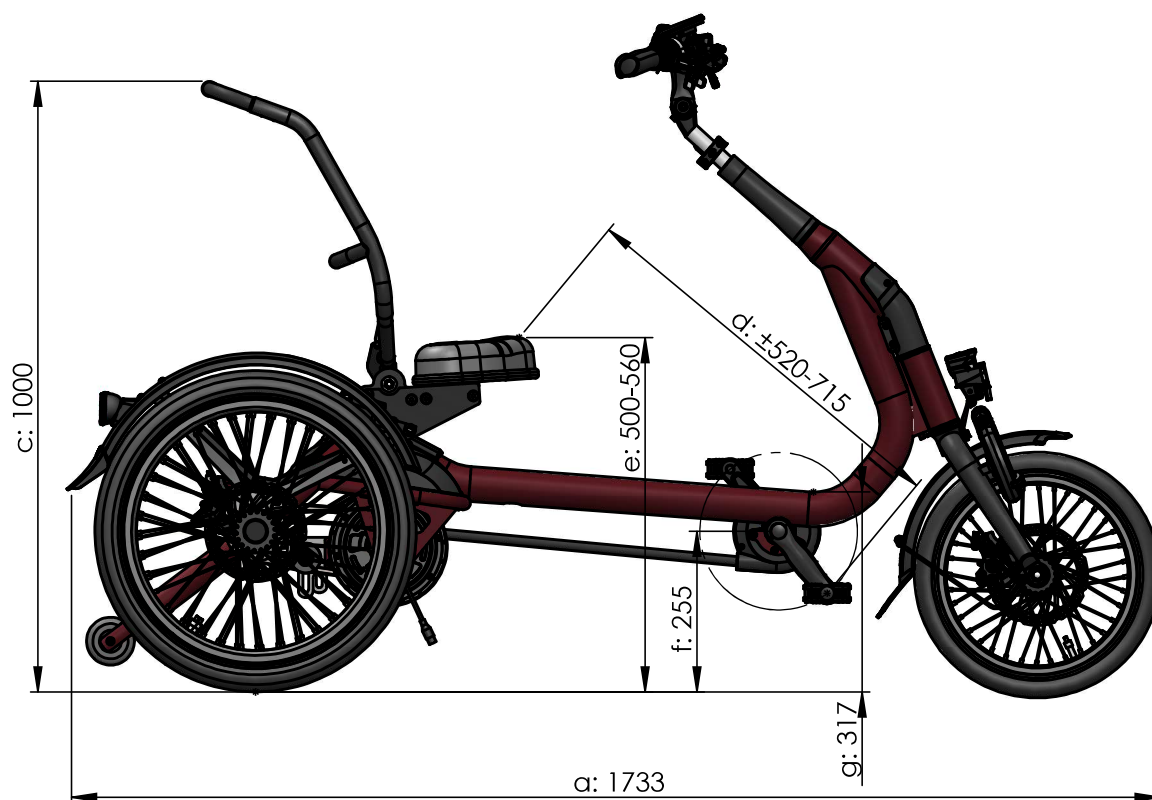

vanraam®  
Let's all cycle

**Standard frame:**

Turning circle: 2.7m

a = Maximum length 1733 mm

b = Maximum width 728 mm

c = Height 1000 mm

d = Inseam 520-715 mm

e = Seat height 500-560 mm

f = Bracket height 255 mm

g = Entry height 317 mm